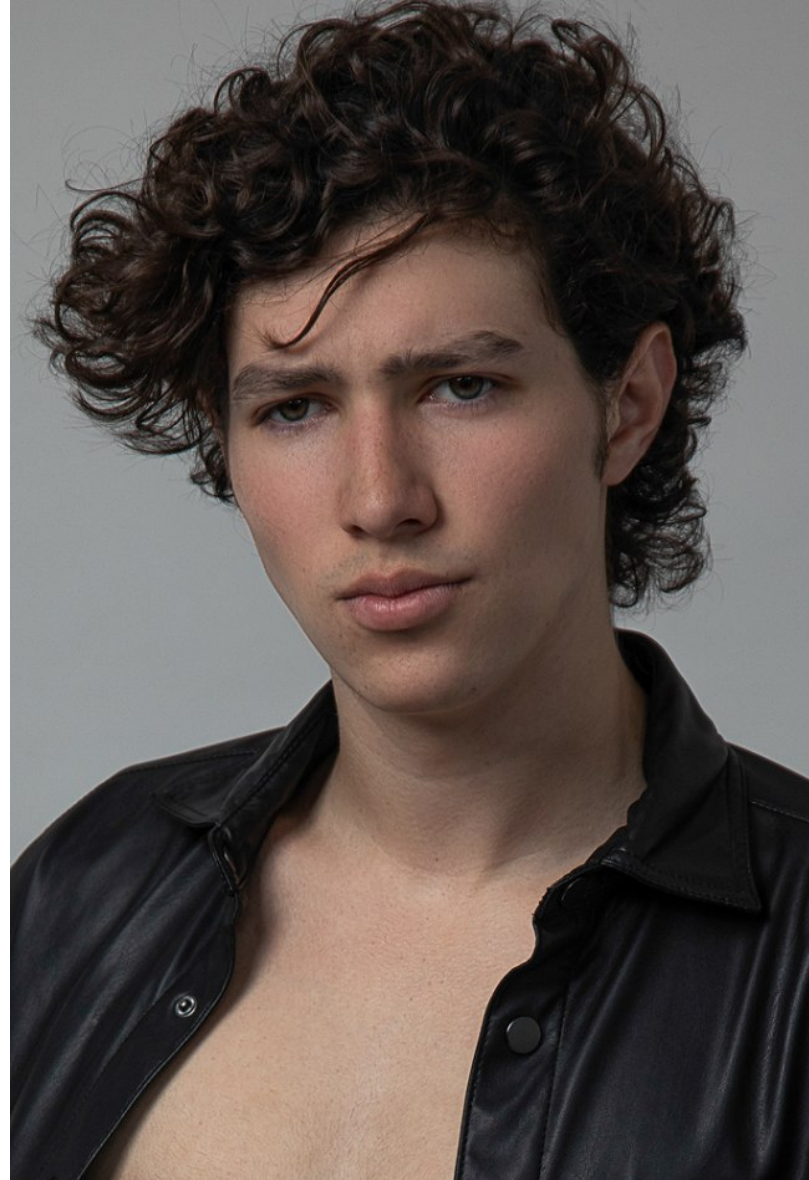

# The Walk

COLLECTIVE

GUILLERMO

Height 6'1" Hair Brown Venetian Eyes Brown