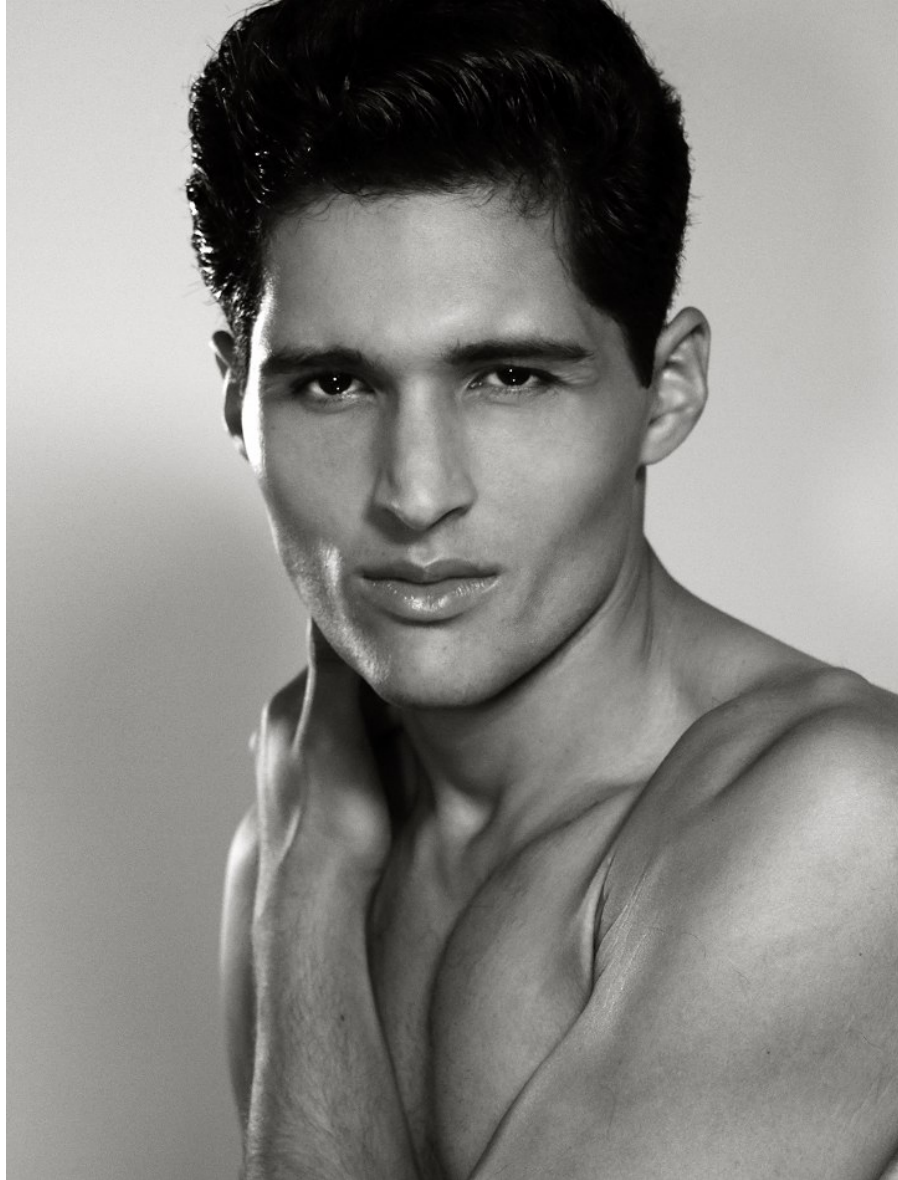

The Walk

COLLECTIVE

THOMAS

Height 6'3" Hair Brown Eyes Brown

The Walk

COLLECTIVE

THOMAS

Height 6'3" Hair Brown Eyes Brown

The Walk

COLLECTIVE

THOMAS

Height 6'3" Hair Brown Eyes Brown